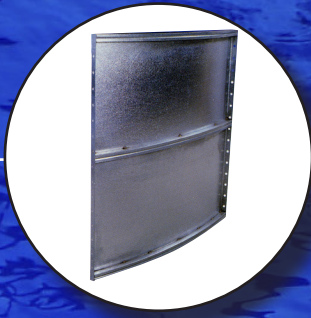

ROCKWOOD

52"

Versatile On-Ground Pool Systems

Manufactured By

LATHAM
POOL PRODUCTS™

ROCKWOOD 52"

The totally versatile pool system!

- Works in harmony with any landscape
- Perfect for sloped or flat ground installations
- Can be installed aboveground, partially in ground or totally in ground
- Installs easily in any soil condition.

Built for long lasting beauty!

- Galvanized steel makes this pool the industry leader
- Designed to withstand winters harsh freezing and thawing
- Exterior finish can be customized by using aluminum, vinyl and wood siding.
- Rockwood On-ground pool system offers endless days of fun with every pool.

Rockwood's design features make our pools the most rugged on the market

- Our wall systems are 52" tall and made of 14 gauge Z700/G235 galvanized steel, so durable that we offer a limited lifetime warranty on the pool.
- Durable polymer coping with UV inhibitors to withstand the exposure to the sun and provide lasting beauty.
- Vinyl pool liners are formulated to prevent the growth of algae and protect against the damaging UV rays of the Sun.